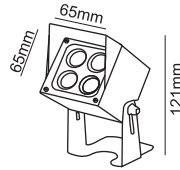

### Spot Light

Dimension ( mm )