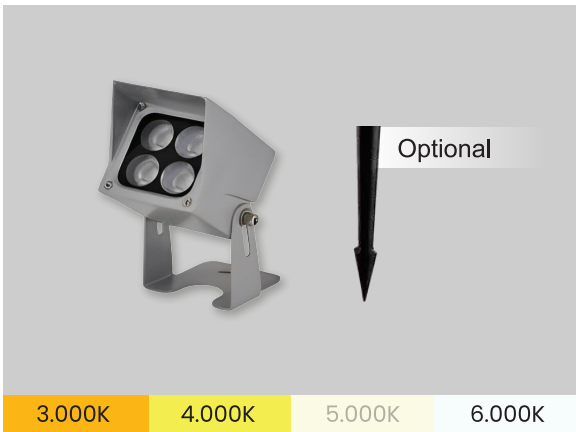

## ZERON

NEW LIGHT NEW LIFE

### Spot Light

## Specification

Daya (W)	Input Voltage	Frequency Amp	LED Efikasi	Total Lumen	CRI	Temperatur Warna	Proteksi	Material
4W/8W	AC85-268V	50/60Hz	80lm/W	320lm/640lm	>80Ra	3000K/4000K/6000K	IP67	Die casting aluminium+ tempered glass

### Application

- \* Easy maintenance
- Modular LED for easy replacement
- Opening and closing possible of LED module part and power supply part
- Customizable beam angle
- Temperature max 50°